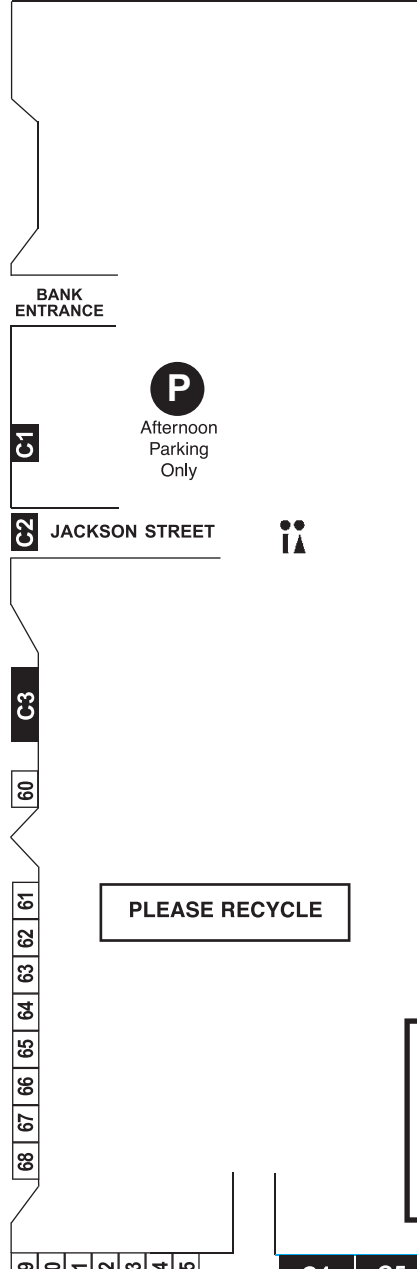

QUILT SHOW
 St John's Evangelical
 Lutheran Church
 3220 Columbus St.

ATTENTION FESTIVAL VISITORS:
 Pets, Skateboards,
 Bicycles and Roller
 Blades are not permitted
 in the festival area

LEGEND

Restrooms

P
Parking

Food Booths C-1 thru C21

Handicap Restroom

Restrooms

Heartland MAIN STAGE Bleachers

INFO BOOTH

CITY HALL FINE ARTS SHOW

CRAFT SHOW