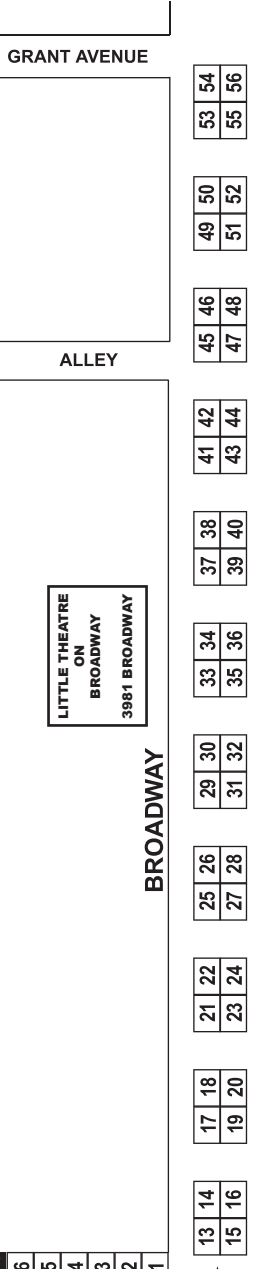

QUILT SHOW
 St John's Evangelical
 Lutheran Church
 3220 Columbus St.

ATTENTION FESTIVAL VISITORS:
 Pets, Skateboards,
 Bicycles and Roller
 Blades are not permitted
 in the festival area

LEGEND

Restrooms

P
Parking

Food Booths C-1 thru C21

Handicap Restroom

Restrooms

Heartland MAIN STAGE Bleachers

INFO BOOTH

CITY HALL FINE ARTS SHOW

CRAFT SHOW