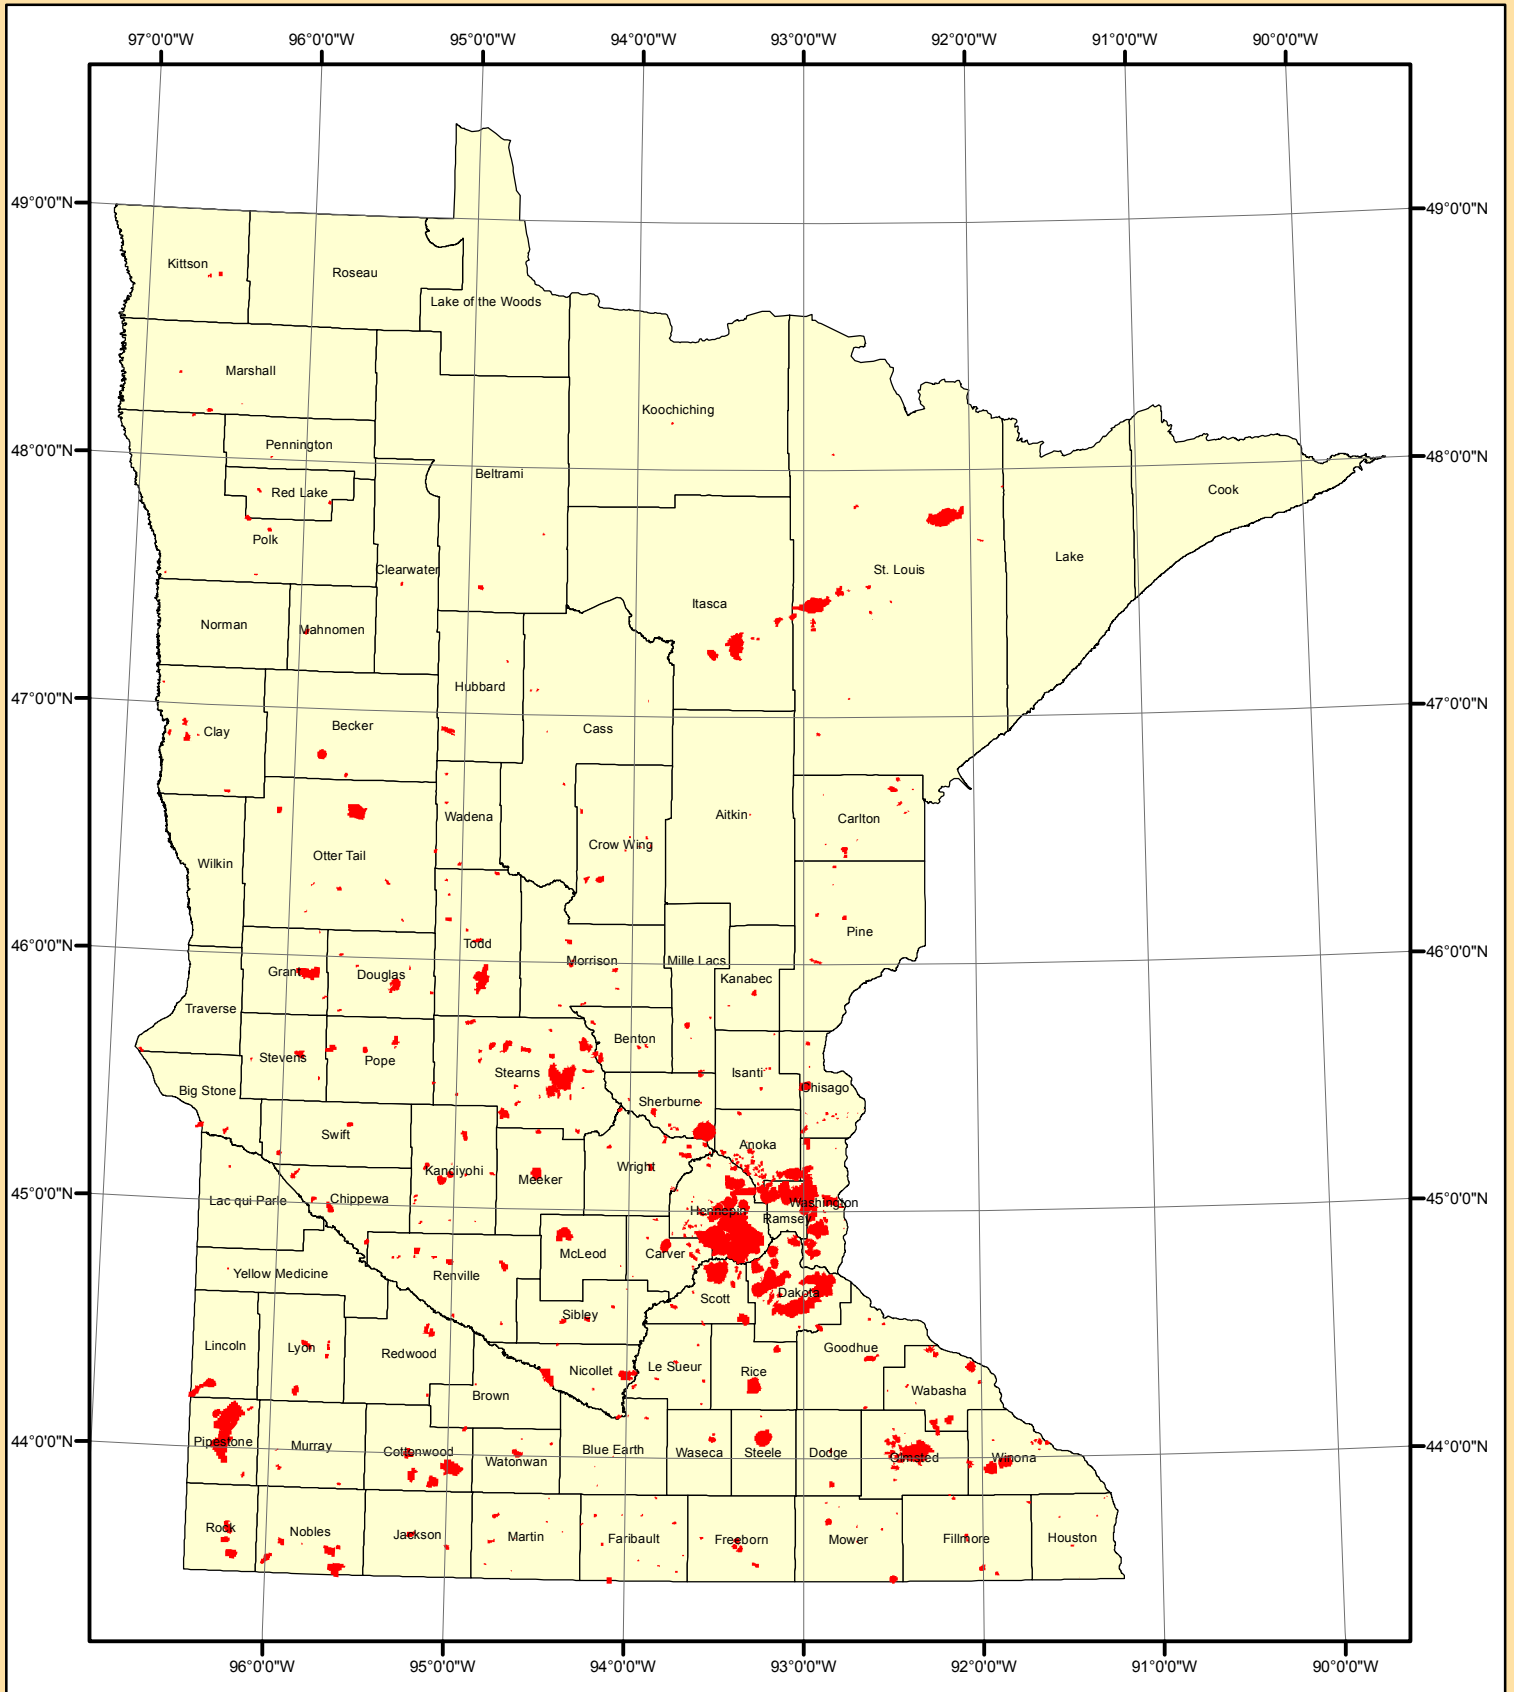

State of Minnesota Drinking Water Supply Management Areas (DWSMA)

1:3,400,000