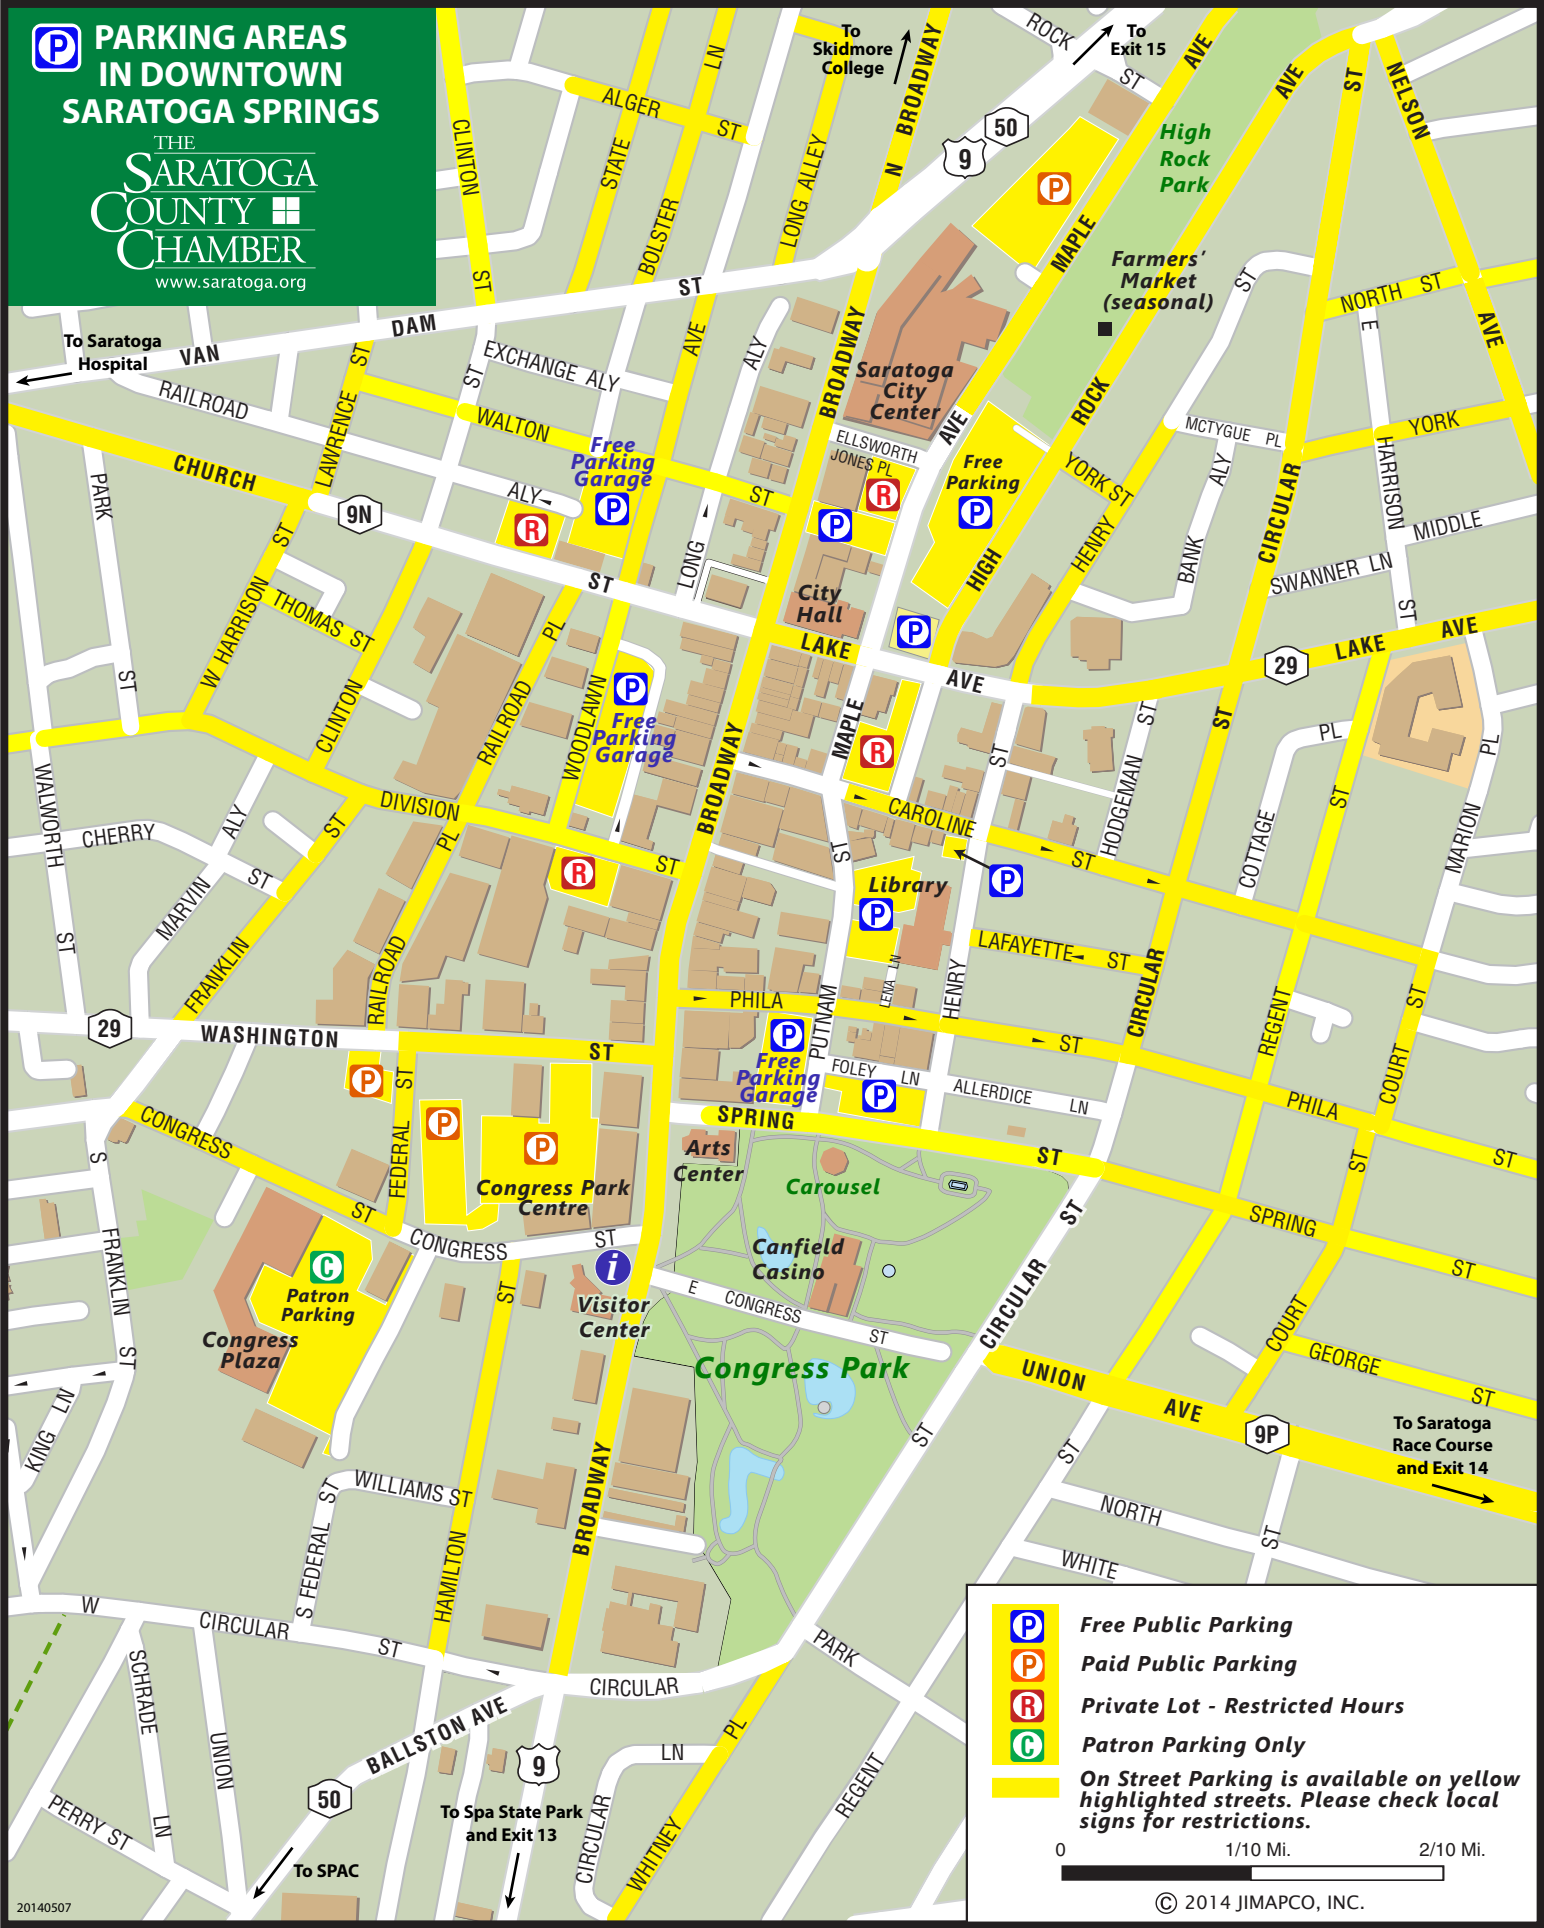

# PARKING AREAS IN DOWNTOWN SARATOGA SPRINGS

- Free Public Parking
- Paid Public Parking
- Private Lot - Restricted Hours
- Patron Parking Only

**On Street Parking is available on yellow highlighted streets. Please check local signs for restrictions.**