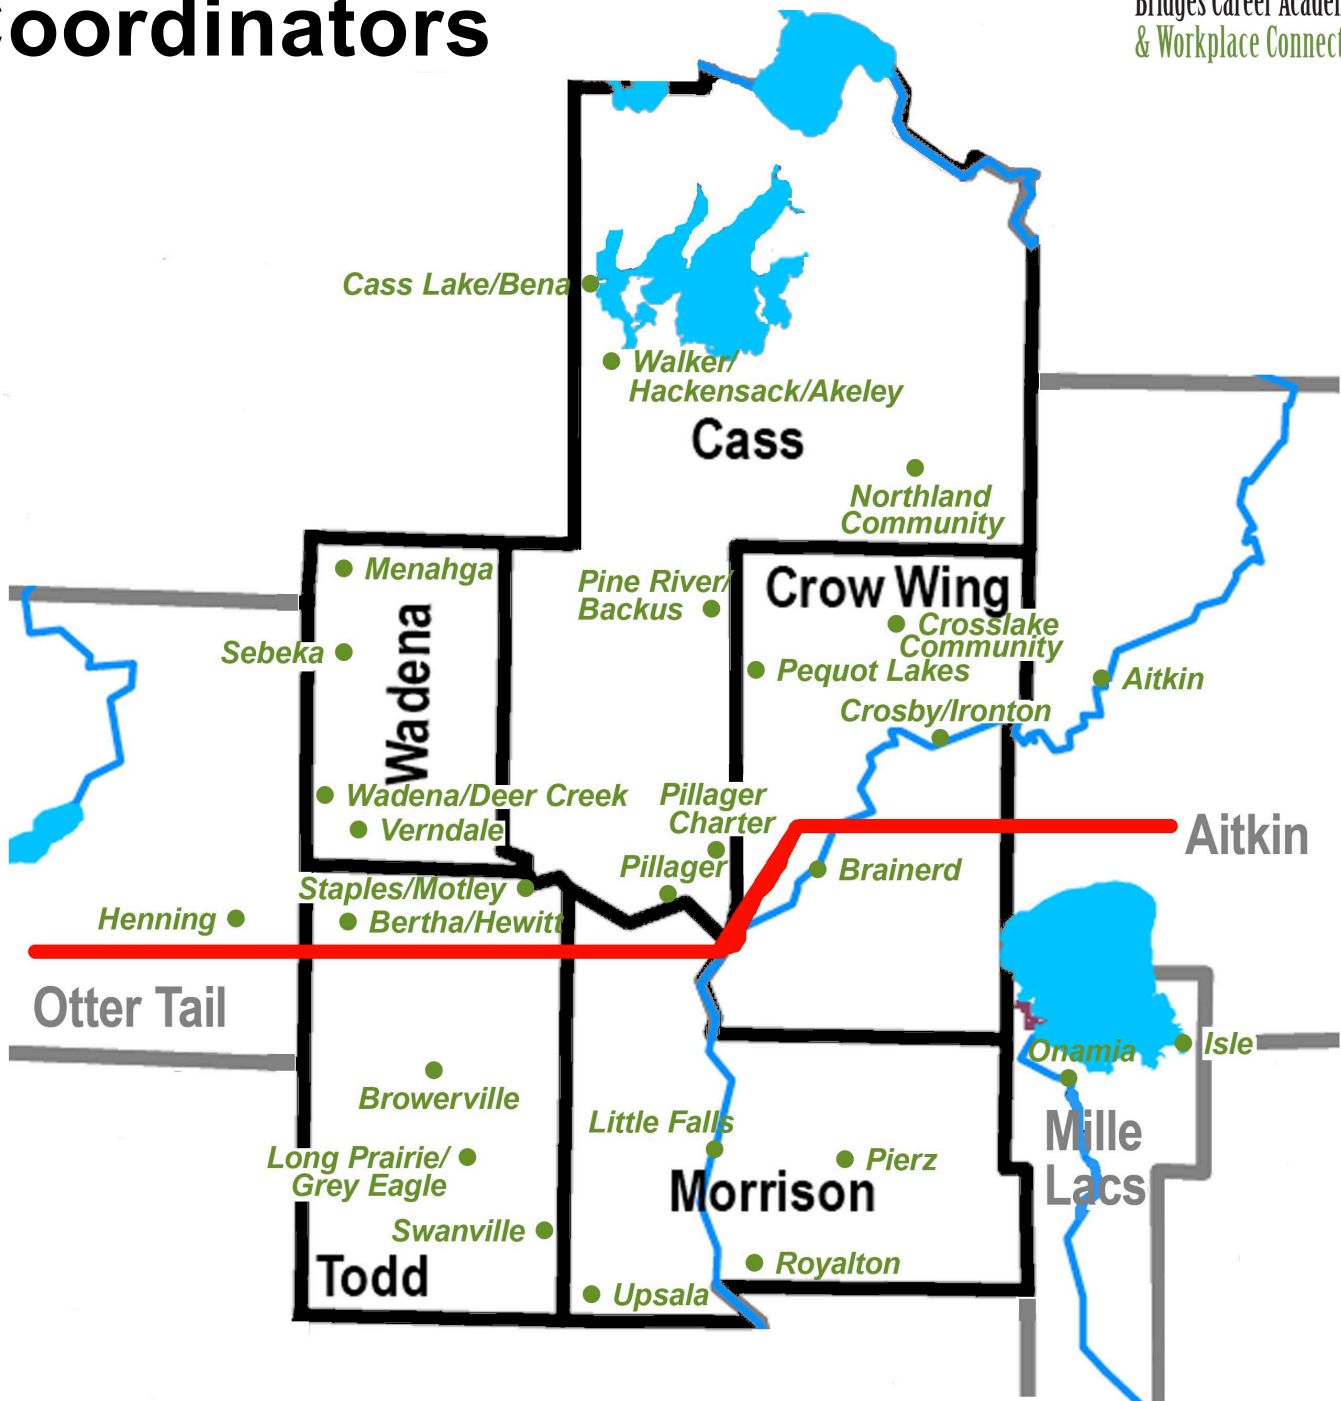

# Career Academies Coordinators

*Northern Region:*

**Judy Richer**

phone 218-760-7838 | fax 218-829-8199

email [Judy@BridgesConnection.org](mailto:Judy@BridgesConnection.org)

*Southern Region:*

**Betsy Picciano**