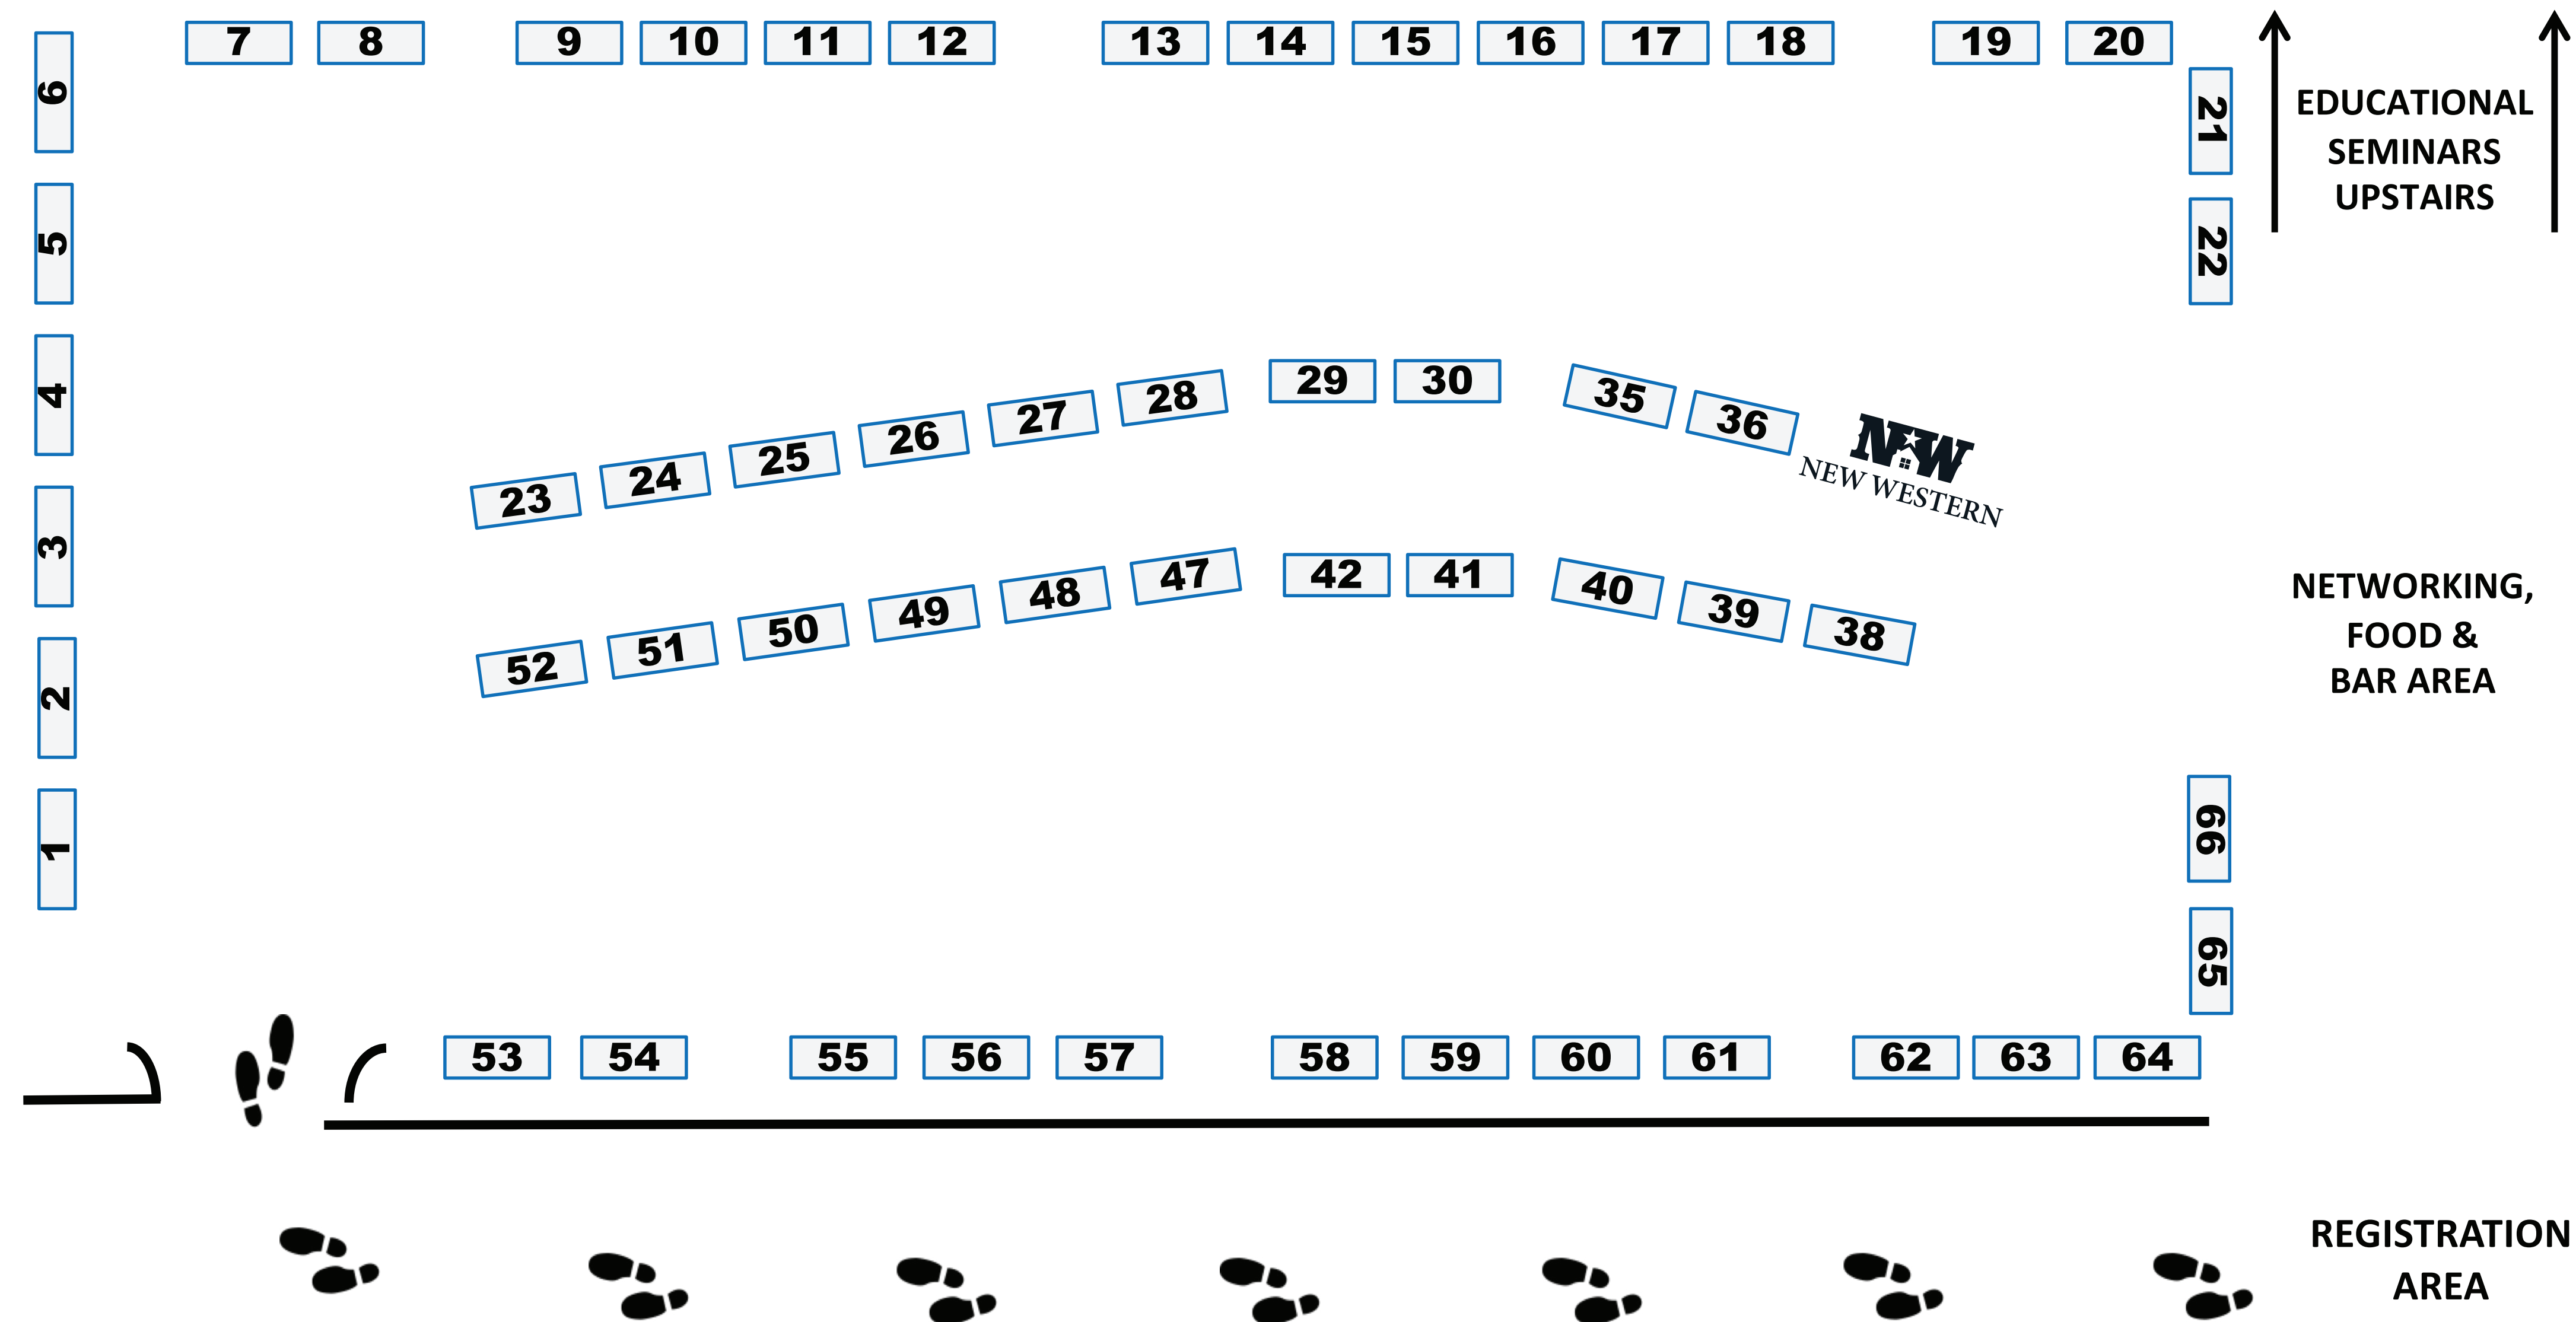

# DIG TRADE SHOW VENDOR MAP

1	<b>RAFFLE PRIZES!</b>
2	DIG
3	TBD
4	Home Depot
5	Home Depot
6	Home Depot
7	Home Depot
8	Home Depot
9	SDHP
10	PROA
11	HAPCO
12	JCPenney
13	National REIA
14	Firsttrust Bank
15	Sherwin Williams
16	Real Estate Management Advisors
17	Lima One Capital
18	TBD
19	Gerhard's Appliances & Mattresses
20	TBD
21	TBD
22	Floor & Decor
23	Mark 1 Restoration Service, Inc.
24	Brown & Brown of PA
25	Simple Choice Realty
26	Vanguard Realty Alliance
27	<b>RENT BY THE ROOM, YOUR PROFITS WILL ZOOM</b>
28	MS Appliances
29	Part Time Investors

\*At the time of printing.