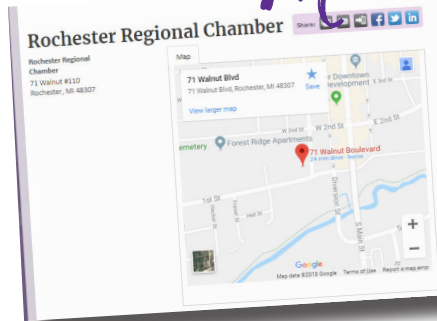

CHECK OUT OUR NEW MARKETING PROMOTIONS!

CHAMBER ASSISTED *Membership*

Every member receives a landing page on our website when they join! We want to help your business get the best visibility and engagement possible. A Chamber Assisted Membership improves your search engine optimization (SEO), so customers can quickly find you on the internet!

IMPROVE YOUR LANDING PAGE *from this, to this*

\$99.00

Social Media PROMOTION

- Have news you want promoted or a post you want shared? For just \$10 a post, we will share your news on our Facebook page. Our Rochester Regional Chamber of Commerce page reaches over 9,000 people a month in and around our community.
- If you want your post boosted, we will boost your post to the audience demographic that best works for you for just another \$10. Contact the Chamber at 248-651-6700 or at info@rrc-mi.com for more information! Be sure to like us on Facebook at facebook.com/RochesterRegionalChamber.

New Resident PROGRAM

- Different from the Welcome Bags, you can promote your business directly to new residents of the greater Rochester area by receiving monthly names and addresses of new residents in the Rochester area, and distribution of your promotional materials in visitor and relocation packets, as well as at Chamber events, as applicable. \$300 a year