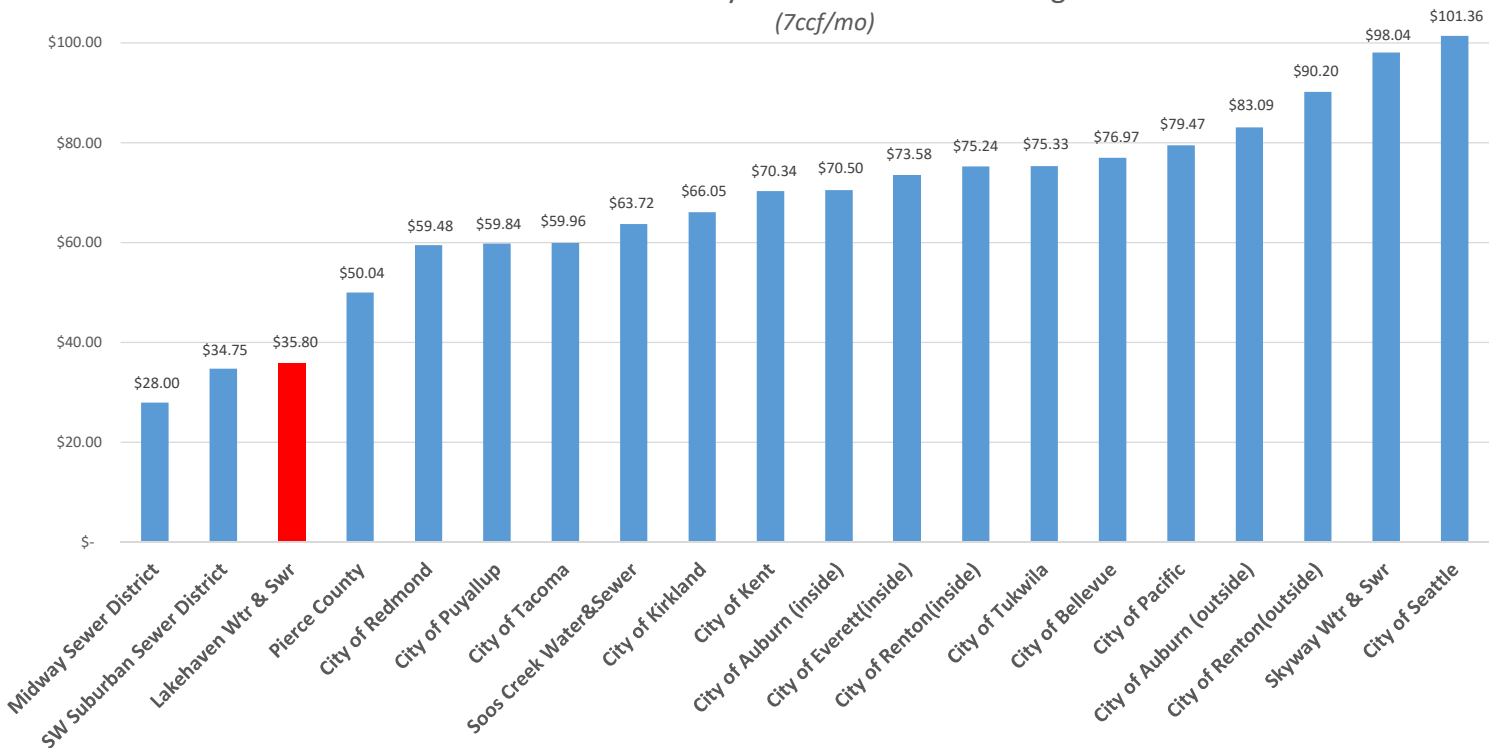

2019 Monthly Residential Water Charges (7ccf/mo, smallest meter)

2019 Monthly Residential Sewer Charges (7ccf/mo)

- Some jurisdictions have higher water rates in this customer class for summer use. Where applicable, the rate is averaged between winter and summer.
- Graphs show single family rates only. In most cases, the difference between Lakehaven commercial rates and those of other agencies is larger.
- Totals do not include any separate utility taxes collected by the cities shown.