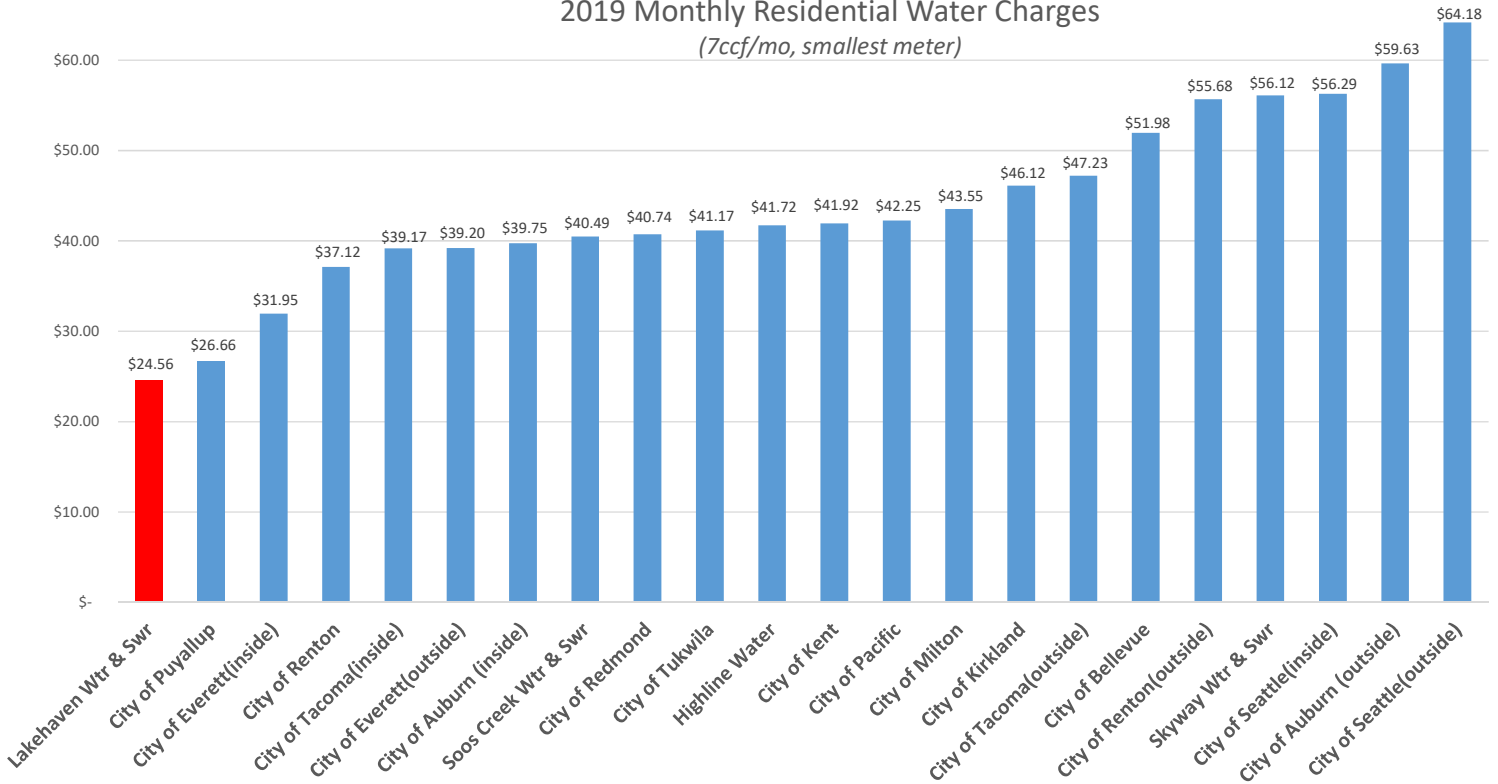

2019 Monthly Residential Water Charges (7ccf/mo, smallest meter)

2019 Monthly Residential Sewer Charges (7ccf/mo)

- Some jurisdictions have higher water rates in this customer class for summer use. Where applicable, the rate is averaged between winter and summer.
- Graphs show single family rates only. In most cases, the difference between Lakehaven commercial rates and those of other agencies is larger.
- Totals do not include any separate utility taxes collected by the cities shown.